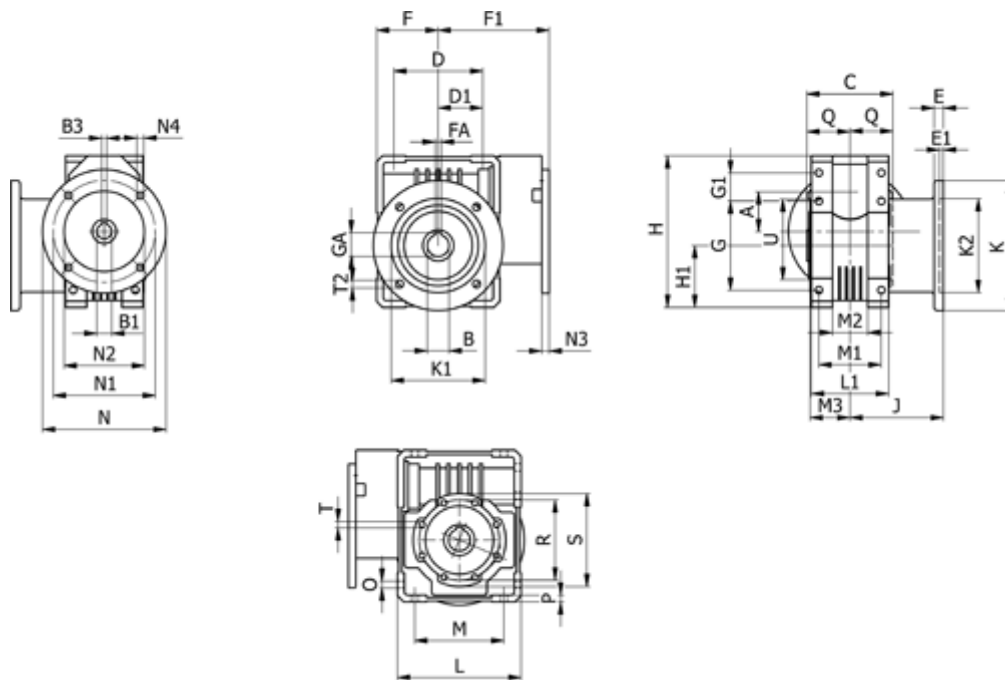

# Data Sheet

Article number: 392108619242510

Description: Worm gear  
WR 86-UF2-192-71B5, without lubrication

## Measures

A = 86.90	E = 15	H = 245.5	M = 126	N4 = M8x10	U = 110
B = 35	E1 = 6	H1 = 100.0	M1 = 130	O = 11.5	
B1 E7 = 14	F = 100	J = 151.0	M2 = 110	P = 11	
B2 = 16.3	F1 = 168	K = 210	M3 = 11	Q = 45	
B3 H9 = 5	FA = 10	K1 = 176	N = 160	R = 130	
C = 140	G = 144	K2 = 152	N1 = 100	S = 150	
D = 144.0	G1 = 45.5	L = 65	N2 = 80	T = M10x18	
D1 = 72.0	GA = 38.3	L1 = 144	N3 = 7.5	T2 = 12.5	